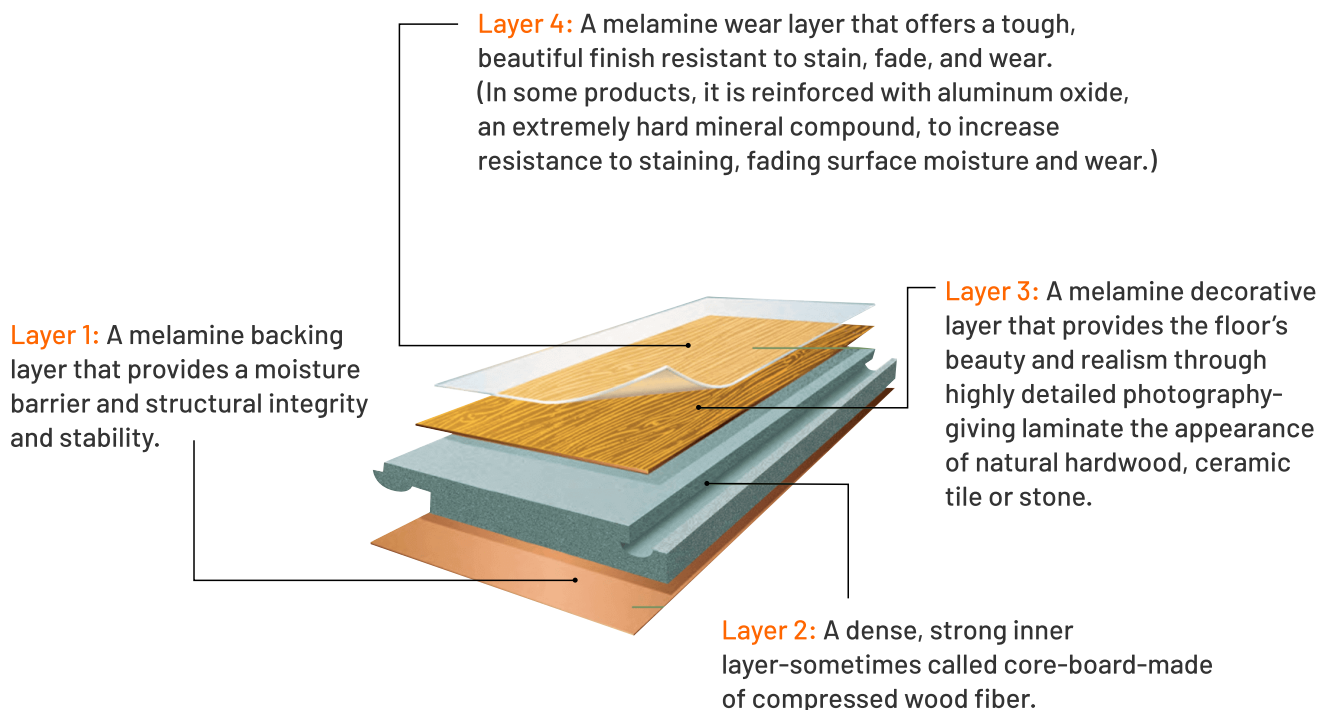

1220X196 - 12.3MM

T-Profile

END-Profile

Stair-Profile

Beading-Profile

Skirting-Profile

A CLOSER LOOK AT LAMINATE LAYERS

Product Portfolio